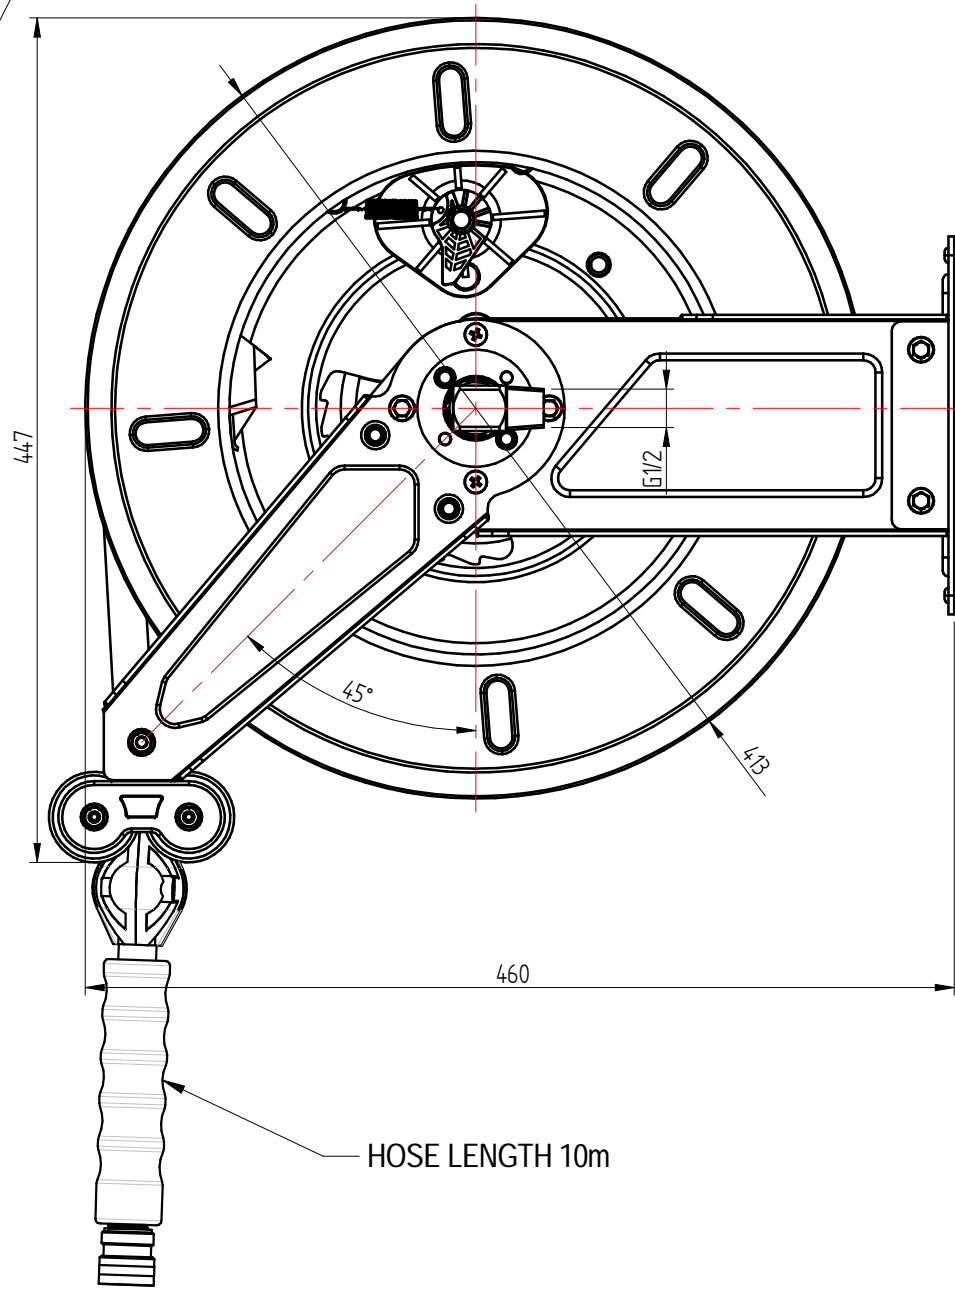

FIXING BRACKET WALL MOUNTING

HOSE LENGTH 10m