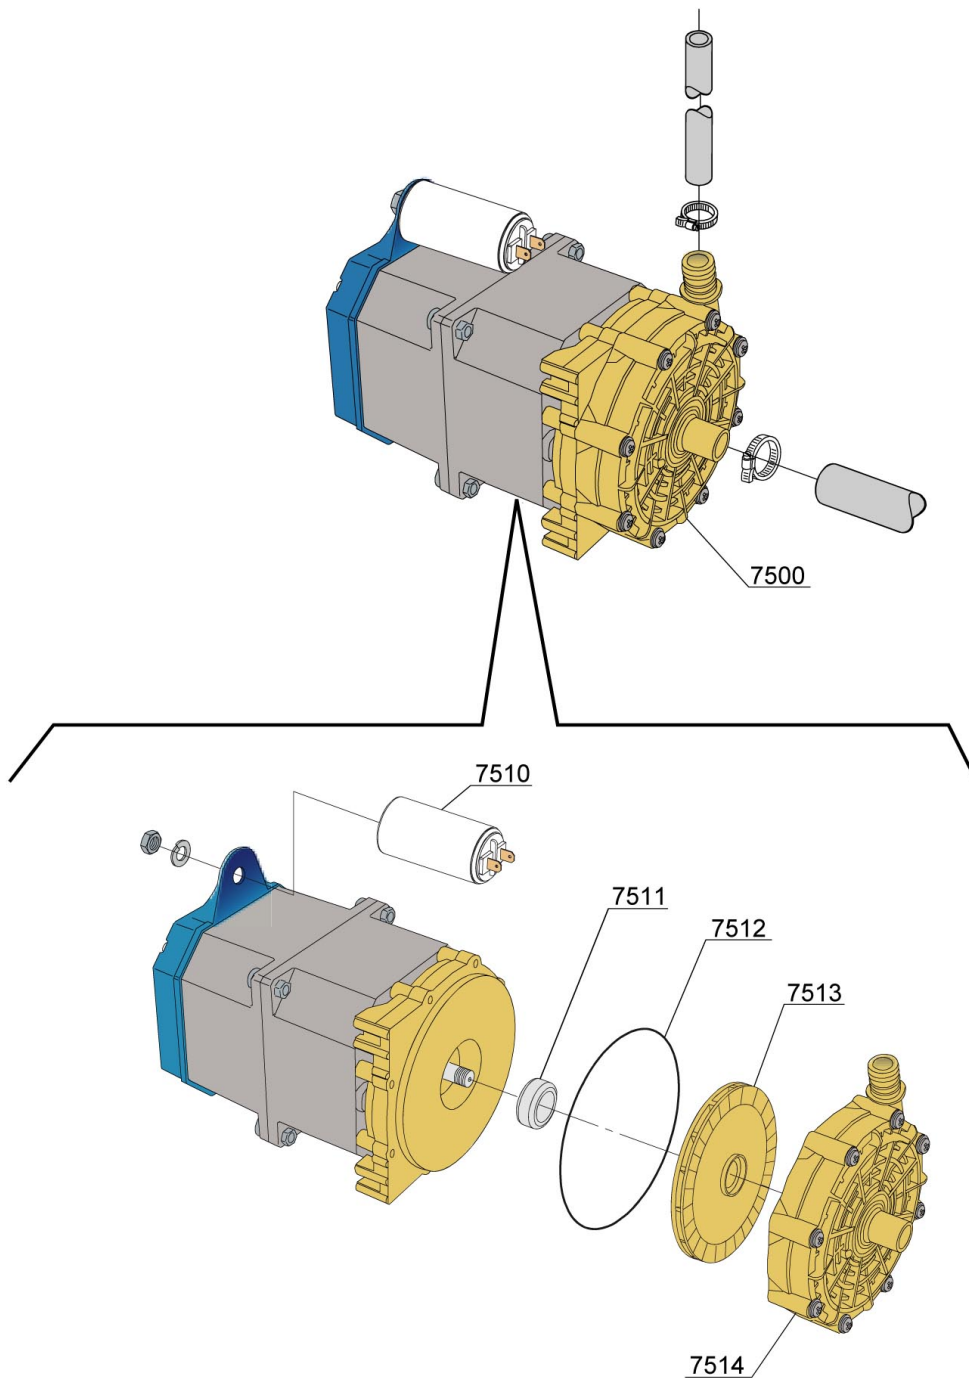

VERSIONE PLUS
SYSTEM PLUS VERSION
VERSION SISTEME PLUS